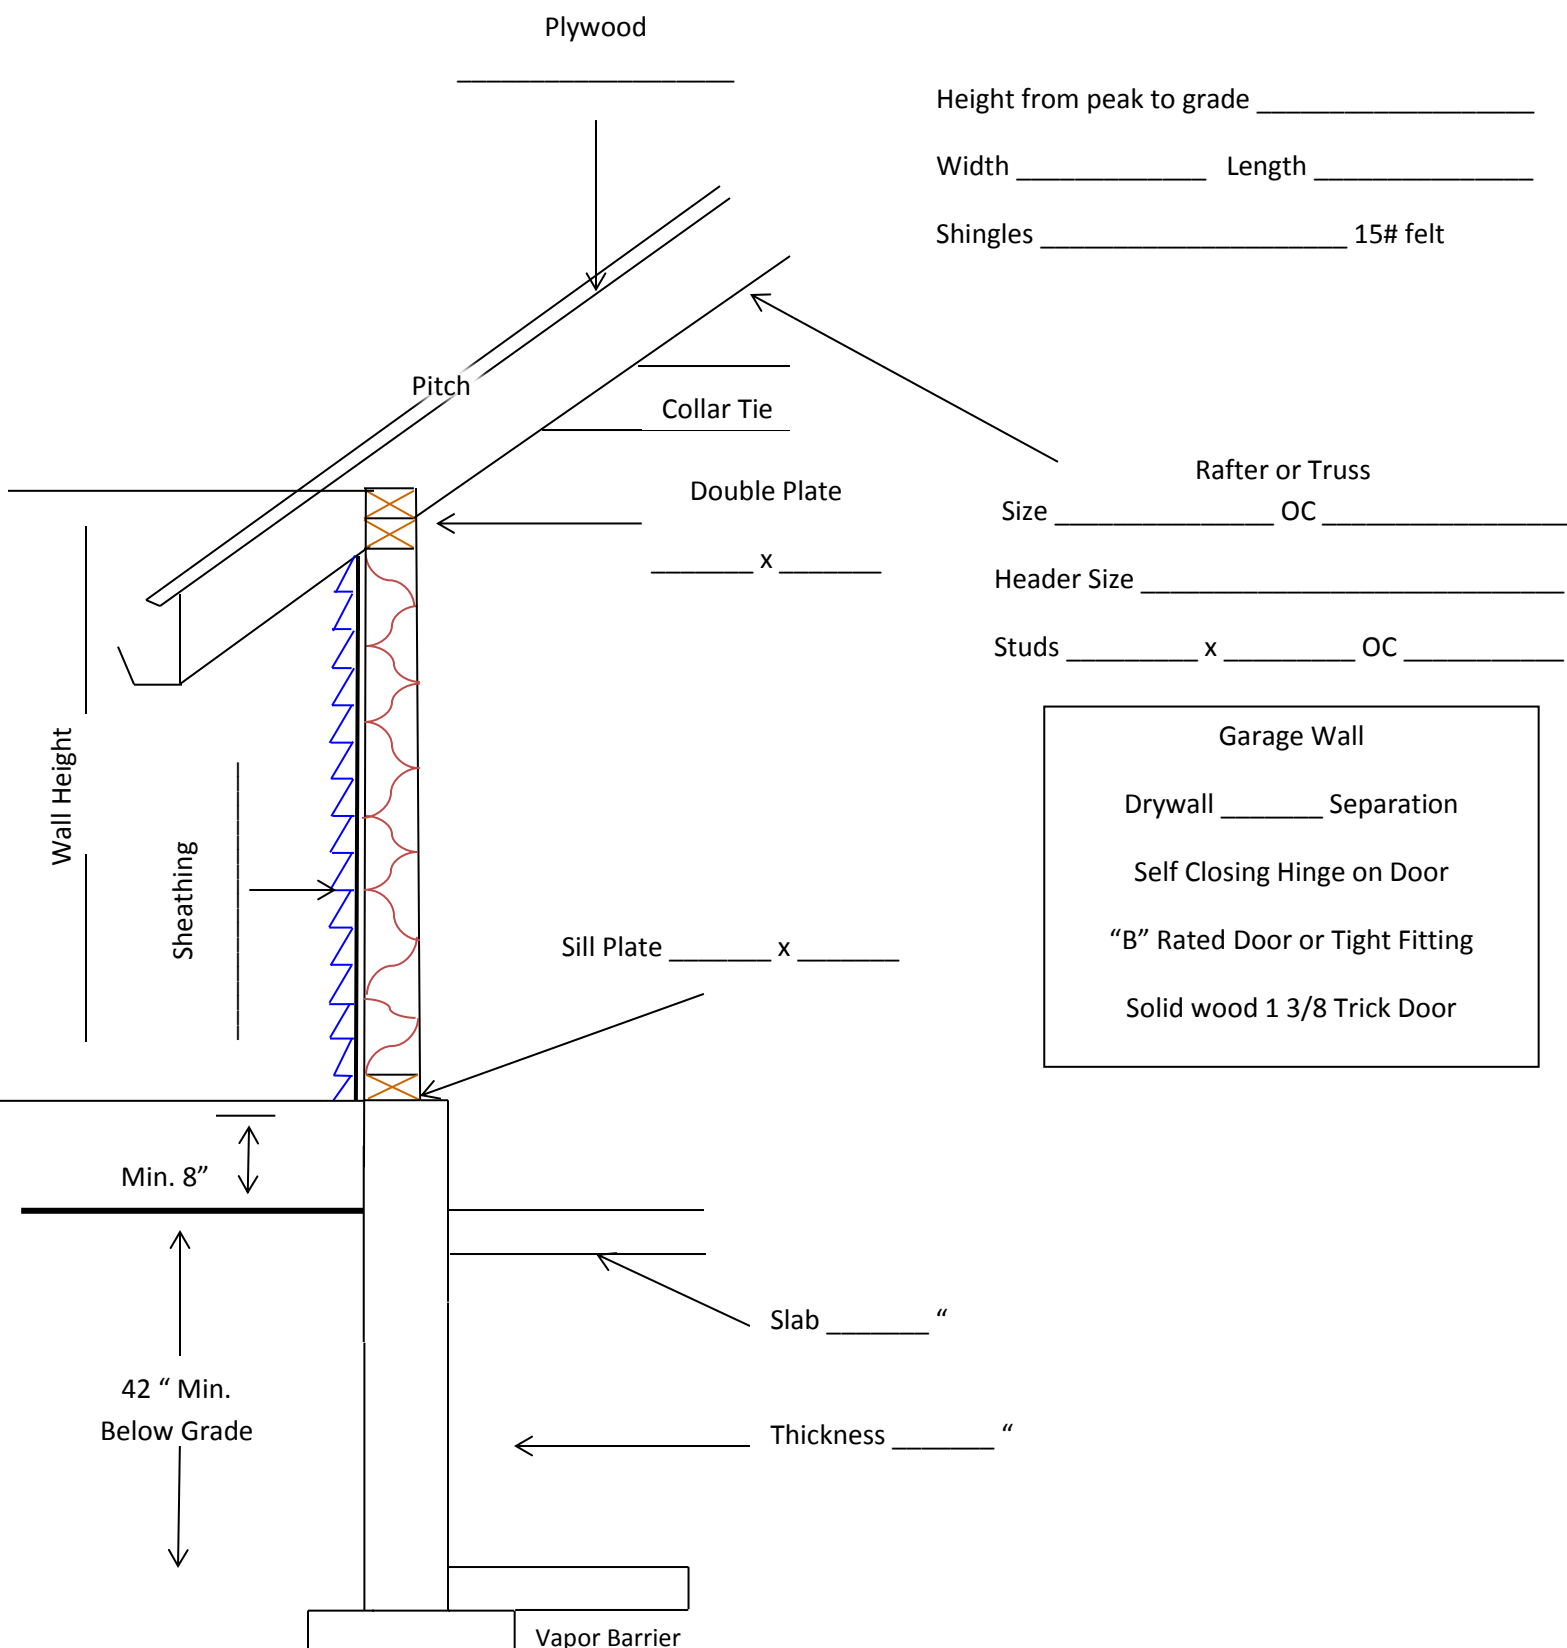

Kalamazoo Area Building Authority

www.kaba-mi.org

2322 Nazareth Road, Kalamazoo, MI 49048

Phone: 269-216-9511 Fax: 269-250-9078

Attached/Detached Garage (over 400 Sq. Ft.)

Garage Wall

Drywall _____ Separation

Self Closing Hinge on Door

"B" Rated Door or Tight Fitting

Solid wood 1 3/8 Trick Door